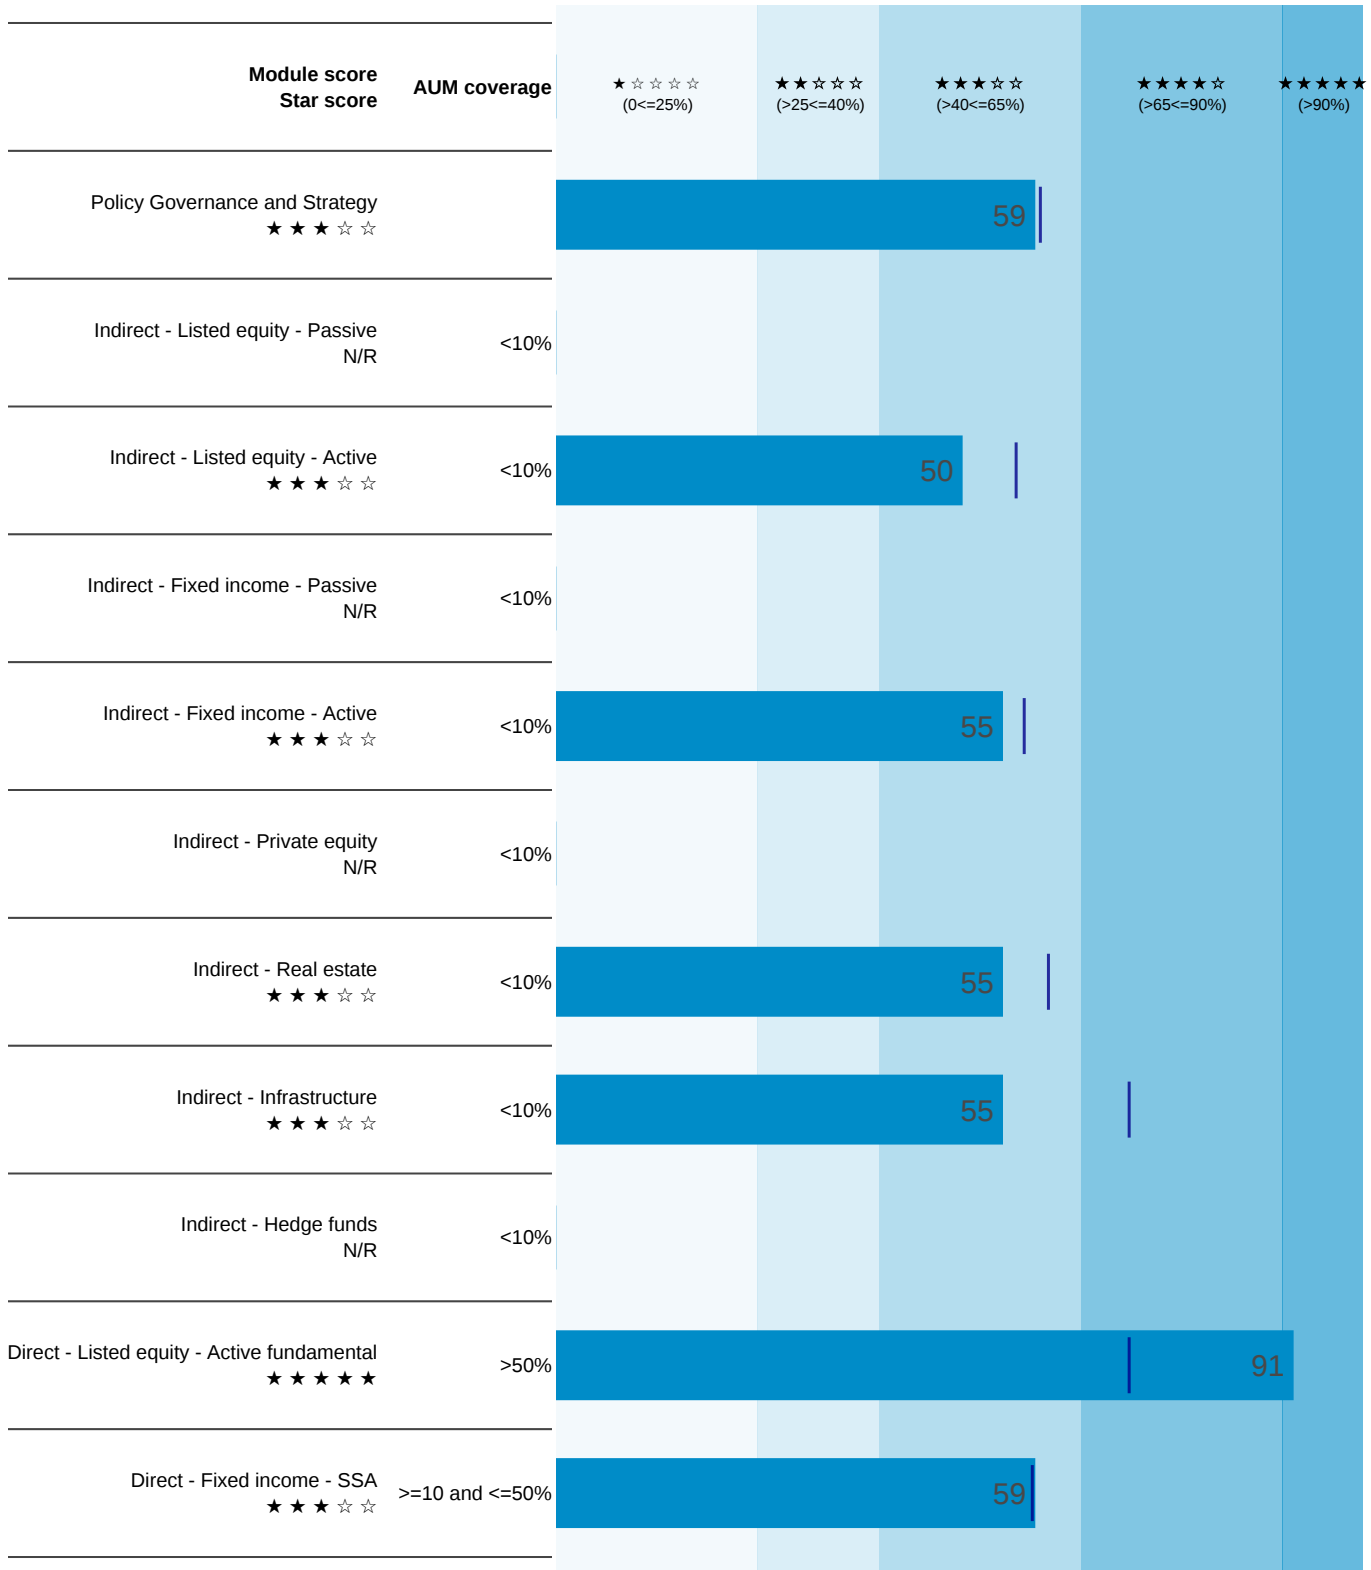

ASSESSMENT REPORT

2023

Waverton Investment Management

Generated 22-12-2023

SUMMARY SCORECARD

PRI Median

Module Score

SUMMARY SCORECARD (CONTINUED)